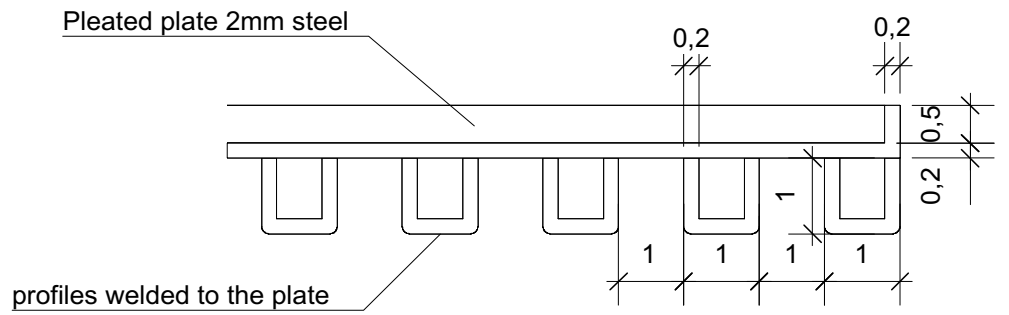

Ribbed panel A | 38 profiles

Ribbed panel B | 19 profiles

Pleated plate 2mm steel

profiles welded to the plate

iGas Premium 80/60 Front:
iGas Premium 80/60 2SR:
iGas Premium 80/60 2SL:
iGas Premium 80/60 3S:

1xA | 2xB
1xA | 1xB
1xA | 1xB
1xA

item n°	Qty	drawingn°	description		size	material
	Date: 23 03 2018		Material: steel 2mm		Drawn : Dominique Van Hees	
	Tolerance:		Scale: 1/10	Surfacefinish: gelakt zwart		
Description: iGas Premium 80/60 - Ribbed interior						
	Drawingnumber:			Revision: 01	Format: A4	

Ribbed panel A | 51 profiles

Ribbed panel B | 19 profiles

- iGas Premium 105H Front: 1xA | 2xB
- iGas Premium 105H 2SR: 1xA | 1xB
- iGas Premium 105H 2SL: 1xA | 1xB
- iGas Premium 105H 3S: 1xA

item n°	Qty	drawingn°	description	size	material
		Date: 23 03 2018	Material: steel 2mm	Drawn : Dominique Van Hees	
Tolerance:		Scale: 1/10	Surfacefinish: gelakt zwart		
Description:					
iGas Premium 105H - Ribbed interior					
Drawingnumber:			Revision:	Format:	
			01	A4	

Ribbed panel A | 51 profiles

Ribbed panel B | 19 profiles

- iGas Premium 105L Front: 1xA | 2xB
- iGas Premium 105L 2SR: 1xA | 1xB
- iGas Premium 105L 2SL: 1xA | 1xB
- iGas Premium 105L 3S: 1xA

item n°	Qty	drawingn°	description		size	material
	Date: 23 03 2018		Material: steel 2mm		Drawn : Dominique Van Hees	
	Tolerance:		Scale: 1/10	Surfacefinish: gelakt zwart		
Description:						
iGas Premium 105L - Ribbed interior						
Drawingnumber:					Revision: 01	Format: A4