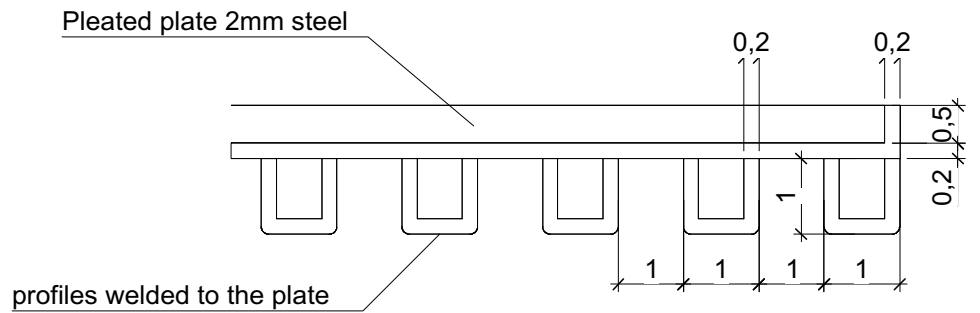

1xA | 2xB
1xA | 1xB
1xA | 1xB
1xA

item n°	Qty	drawingn°	description		size	material
	Date: 23 03 2018		Material: steel 2mm		Drawn : Dominique Van Hees	
	Tolerance:		Scale: 1/10	Surfacefinish: gelakt zwart		
Description: iGas Premium 80/60 - Ribbed interior						
	Drawingnumber:			Revision: 01	Format: A4	

Ribbed panel A | 51 profiles

Ribbed panel B | 19 profiles

- iGas Premium 105H Front: 1xA | 2xB
- iGas Premium 105H 2SR: 1xA | 1xB
- iGas Premium 105H 2SL: 1xA | 1xB
- iGas Premium 105H 3S: 1xA

item n°	Qty	drawingn°	description	size	material
		Date: 23 03 2018	Material: steel 2mm	Drawn : Dominique Van Hees	
Tolerance:		Scale: 1/10	Surfacefinish: gelakt zwart		
Description:					
iGas Premium 105H - Ribbed interior					
Drawingnumber:			Revision:	Format:	
			01	A4	

Ribbed panel A | 51 profiles

Ribbed panel B | 19 profiles

- iGas Premium 105L Front: 1xA | 2xB
- iGas Premium 105L 2SR: 1xA | 1xB
- iGas Premium 105L 2SL: 1xA | 1xB
- iGas Premium 105L 3S: 1xA

item n°	Qty	drawingn°	description		size	material
	Date: 23 03 2018		Material: steel 2mm		Drawn : Dominique Van Hees	
	Tolerance:		Scale: 1/10	Surfacefinish: gelakt zwart		
Description:						
iGas Premium 105L - Ribbed interior						
Drawingnumber:					Revision: 01	Format: A4