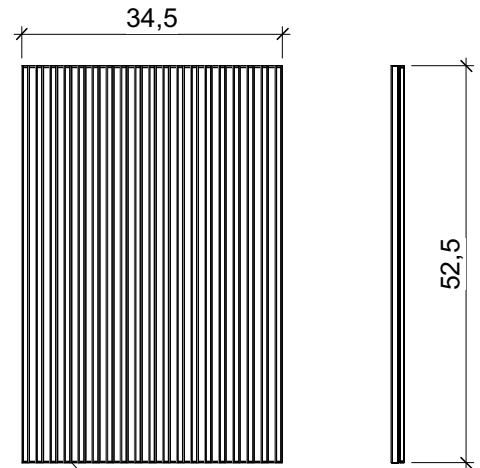

1xA | 2xB
1xA | 1xB
1xA | 1xB
1xA

item n°	Qty	drawingn°	description		size	material
	Date: 23 03 2018		Material: steel 2mm		Drawn : Dominique Van Hees	
	Tolerance:		Scale: 1/10	Surfacefinish: gelakt zwart		
Description: iGas Premium 80/60 - Ribbed interior						
	Drawingnumber:			Revision: 01	Format: A4	

Ribbed panel A | 51 profiles

Ribbed panel B | 19 profiles

- iGas Premium 105H Front: 1xA | 2xB
- iGas Premium 105H 2SR: 1xA | 1xB
- iGas Premium 105H 2SL: 1xA | 1xB
- iGas Premium 105H 3S: 1xA

item n°	Qty	drawingn°	description	size	material
		Date: 23 03 2018	Material: steel 2mm	Drawn : Dominique Van Hees	
Tolerance:		Scale: 1/10	Surfacefinish: gelakt zwart		
Description:					
iGas Premium 105H - Ribbed interior					
Drawingnumber:			Revision:	Format:	
			01	A4	

Ribbed panel A | 51 profiles

Ribbed panel B | 19 profiles

- iGas Premium 105L Front: 1xA | 2xB
- iGas Premium 105L 2SR: 1xA | 1xB
- iGas Premium 105L 2SL: 1xA | 1xB
- iGas Premium 105L 3S: 1xA

item n°	Qty	drawingn°	description		size	material
	Date: 23 03 2018		Material: steel 2mm		Drawn : Dominique Van Hees	
	Tolerance:		Scale: 1/10	Surfacefinish: gelakt zwart		
Description:						
iGas Premium 105L - Ribbed interior						
Drawingnumber:					Revision: 01	Format: A4