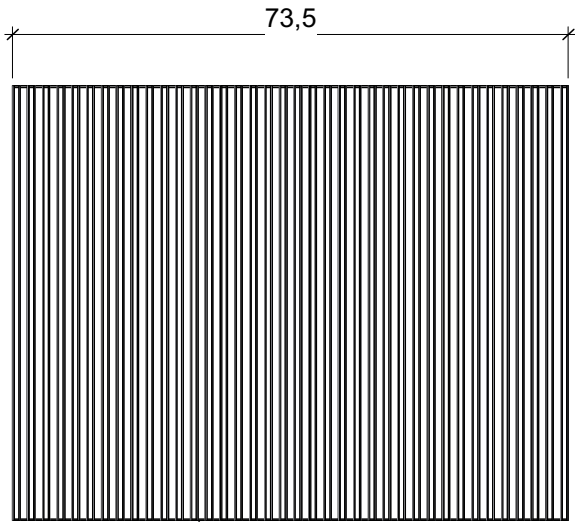

Ribbed panel A | 36 profiles

Ribbed panel B | 19 profiles

Pleated plate 2mm steel

profiles welded to the plate

iGas Premium 75/55 Front:
iGas Premium 75/55 2SR:
iGas Premium 75/55 2SL:
iGas Premium 75/55 3S:

1xA | 2xB
1xA | 1xB
1xA | 1xB
1xA

item n°	Qty	drawingn°	description		size	material
	Date: 23 03 2018		Material: steel 2mm		Drawn : Dominique Van Hees	
	Tolerance:		Scale: 1/10	Surfacefinish: gelakt zwart		
Description: iGas Premium 75/55 - Ribbed interior						
	Drawingnumber:				Revision: 01	Format: A4

1xA | 2xB
1xA | 1xB
1xA | 1xB
1xA

item n°	Qty	drawingn°	description		size	material
	Date: 23 03 2018		Material: steel 2mm		Drawn : Dominique Van Hees	
	Tolerance:		Scale: 1/10	Surfacefinish: gelakt zwart		
Description: iGas Premium 80/60 - Ribbed interior						
	Drawingnumber:			Revision: 01	Format: A4	

Ribbed panel A | 51 profiles

Ribbed panel B | 19 profiles

- iGas Premium 105H Front: 1xA | 2xB
- iGas Premium 105H 2SR: 1xA | 1xB
- iGas Premium 105H 2SL: 1xA | 1xB
- iGas Premium 105H 3S: 1xA

item n°	Qty	drawingn°	description	size	material
		Date: 23 03 2018	Material: steel 2mm	Drawn : Dominique Van Hees	
Tolerance:		Scale: 1/10	Surfacefinish: gelakt zwart		
Description:					
iGas Premium 105H - Ribbed interior					
Drawingnumber:			Revision:	Format:	
			01	A4	