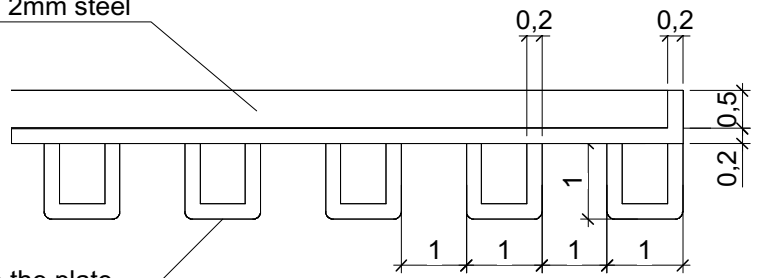

Ribbed panel A | 36 profiles

Ribbed panel B | 19 profiles

Pleated plate 2mm steel

profiles welded to the plate

iGas Premium 75/55 Front:
iGas Premium 75/55 2SR:
iGas Premium 75/55 2SL:
iGas Premium 75/55 3S:

1xA | 2xB
1xA | 1xB
1xA | 1xB
1xA

item n°	Qty	drawingn°	description		size	material
	Date: 23 03 2018		Material: steel 2mm		Drawn : Dominique Van Hees	
	Tolerance:		Scale: 1/10	Surfacefinish: gelakt zwart		
Description: iGas Premium 75/55 - Ribbed interior						
	Drawingnumber:				Revision: 01	Format: A4

1xA | 2xB
1xA | 1xB
1xA | 1xB
1xA

item n°	Qty	drawingn°	description		size	material
	Date: 23 03 2018		Material: steel 2mm		Drawn : Dominique Van Hees	
	Tolerance:		Scale: 1/10	Surfacefinish: gelakt zwart		
Description: iGas Premium 80/60 - Ribbed interior						
	Drawingnumber:			Revision: 01	Format: A4	

Ribbed panel A | 51 profiles

Ribbed panel B | 19 profiles

- iGas Premium 105L Front: 1xA | 2xB
- iGas Premium 105L 2SR: 1xA | 1xB
- iGas Premium 105L 2SL: 1xA | 1xB
- iGas Premium 105L 3S: 1xA

item n°	Qty	drawingn°	description		size	material
	Date: 23 03 2018		Material: steel 2mm		Drawn : Dominique Van Hees	
	Tolerance:		Scale: 1/10	Surfacefinish: gelakt zwart		
Description:						
iGas Premium 105L - Ribbed interior						
Drawingnumber:					Revision: 01	Format: A4