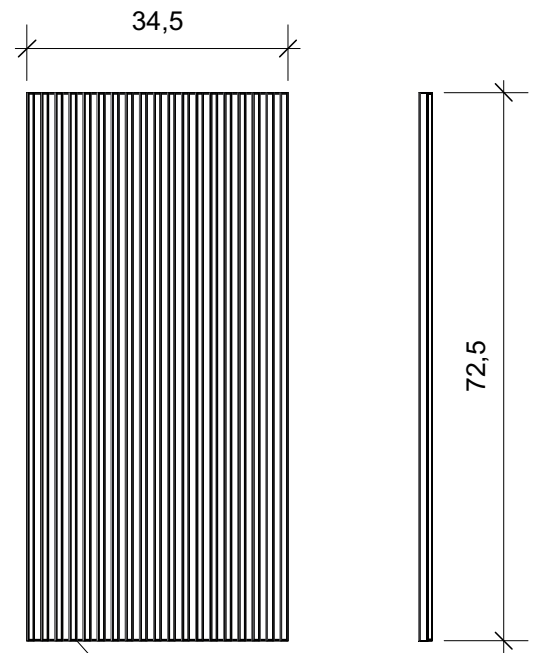

1xA | 2xB
1xA | 1xB
1xA | 1xB
1xA

item n°	Qty	drawingn°	description		size	material
	Date: 23 03 2018		Material: steel 2mm		Drawn : Dominique Van Hees	
	Tolerance:		Scale: 1/10	Surfacefinish: gelakt zwart		
Description: iGas Premium 75/55 - Ribbed interior						
	Drawingnumber:				Revision: 01	Format: A4

Ribbed panel A | 38 profiles

Ribbed panel B | 19 profiles

Pleated plate 2mm steel

profiles welded to the plate

iGas Premium 80/60 Front:
iGas Premium 80/60 2SR:
iGas Premium 80/60 2SL:
iGas Premium 80/60 3S:

1xA | 2xB
1xA | 1xB
1xA | 1xB
1xA

item n°	Qty	drawingn°	description		size	material
	Date: 23 03 2018		Material: steel 2mm		Drawn : Dominique Van Hees	
	Tolerance:		Scale: 1/10	Surfacefinish: gelakt zwart		
Description: iGas Premium 80/60 - Ribbed interior						
	Drawingnumber:			Revision: 01	Format: A4	

Ribbed panel A | 51 profiles

Ribbed panel B | 19 profiles

- iGas Premium 105H Front: 1xA | 2xB
- iGas Premium 105H 2SR: 1xA | 1xB
- iGas Premium 105H 2SL: 1xA | 1xB
- iGas Premium 105H 3S: 1xA

item n°	Qty	drawingn°	description	size	material
		Date: 23 03 2018	Material: steel 2mm	Drawn : Dominique Van Hees	
Tolerance:		Scale: 1/10	Surfacefinish: gelakt zwart		
Description:					
iGas Premium 105H - Ribbed interior					
Drawingnumber:			Revision:	Format:	
			01	A4	