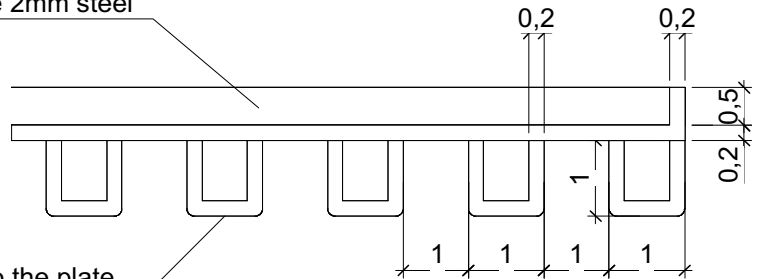

1xA | 2xB
1xA | 1xB
1xA | 1xB
1xA

item n°	Qty	drawingn°	description		size	material
	Date: 23 03 2018		Material: steel 2mm		Drawn : Dominique Van Hees	
	Tolerance:		Scale: 1/10	Surfacefinish: gelakt zwart		
Description: iGas Premium 75/55 - Ribbed interior						
	Drawingnumber:				Revision: 01	Format: A4

Ribbed panel A | 38 profiles

Ribbed panel B | 19 profiles

Pleated plate 2mm steel

profiles welded to the plate

iGas Premium 80/60 Front:
iGas Premium 80/60 2SR:
iGas Premium 80/60 2SL:
iGas Premium 80/60 3S:

1xA | 2xB
1xA | 1xB
1xA | 1xB
1xA

item n°	Qty	drawingn°	description		size	material
	Date: 23 03 2018		Material: steel 2mm		Drawn : Dominique Van Hees	
	Tolerance:		Scale: 1/10	Surfacefinish: gelakt zwart		
Description: iGas Premium 80/60 - Ribbed interior						
	Drawingnumber:			Revision: 01	Format: A4	

Ribbed panel A | 51 profiles

Ribbed panel B | 19 profiles

- iGas Premium 105H Front: 1xA | 2xB
- iGas Premium 105H 2SR: 1xA | 1xB
- iGas Premium 105H 2SL: 1xA | 1xB
- iGas Premium 105H 3S: 1xA

item n°	Qty	drawingn°	description	size	material
		Date: 23 03 2018	Material: steel 2mm	Drawn : Dominique Van Hees	
Tolerance:		Scale: 1/10	Surfacefinish: gelakt zwart		
Description:					
iGas Premium 105H - Ribbed interior					
Drawingnumber:			Revision:	Format:	
			01	A4	